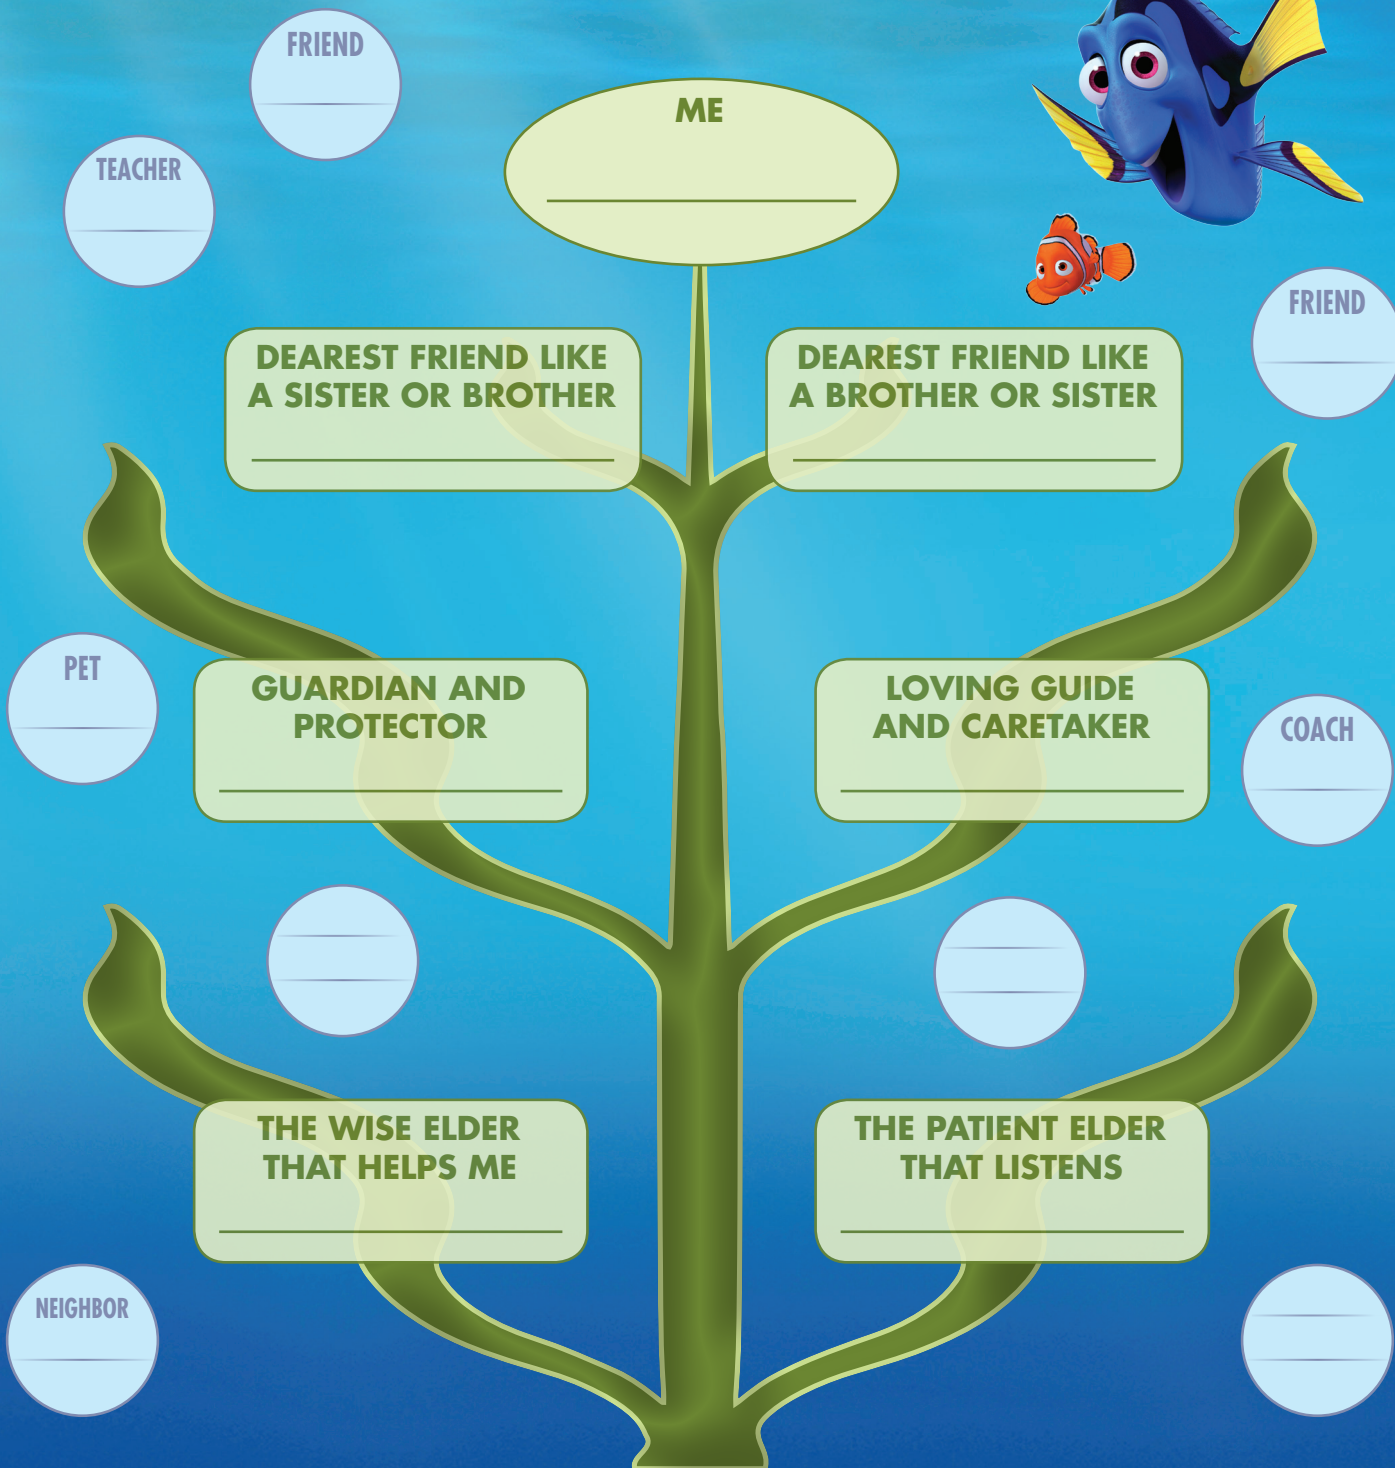

Disney · Pixar

FINDING DORY

FAMILY & FRIENDS KELP TREE

Fill in the kelp tree and surrounding bubbles with the special relationships in your life.

IN THEATERS JUNE 17